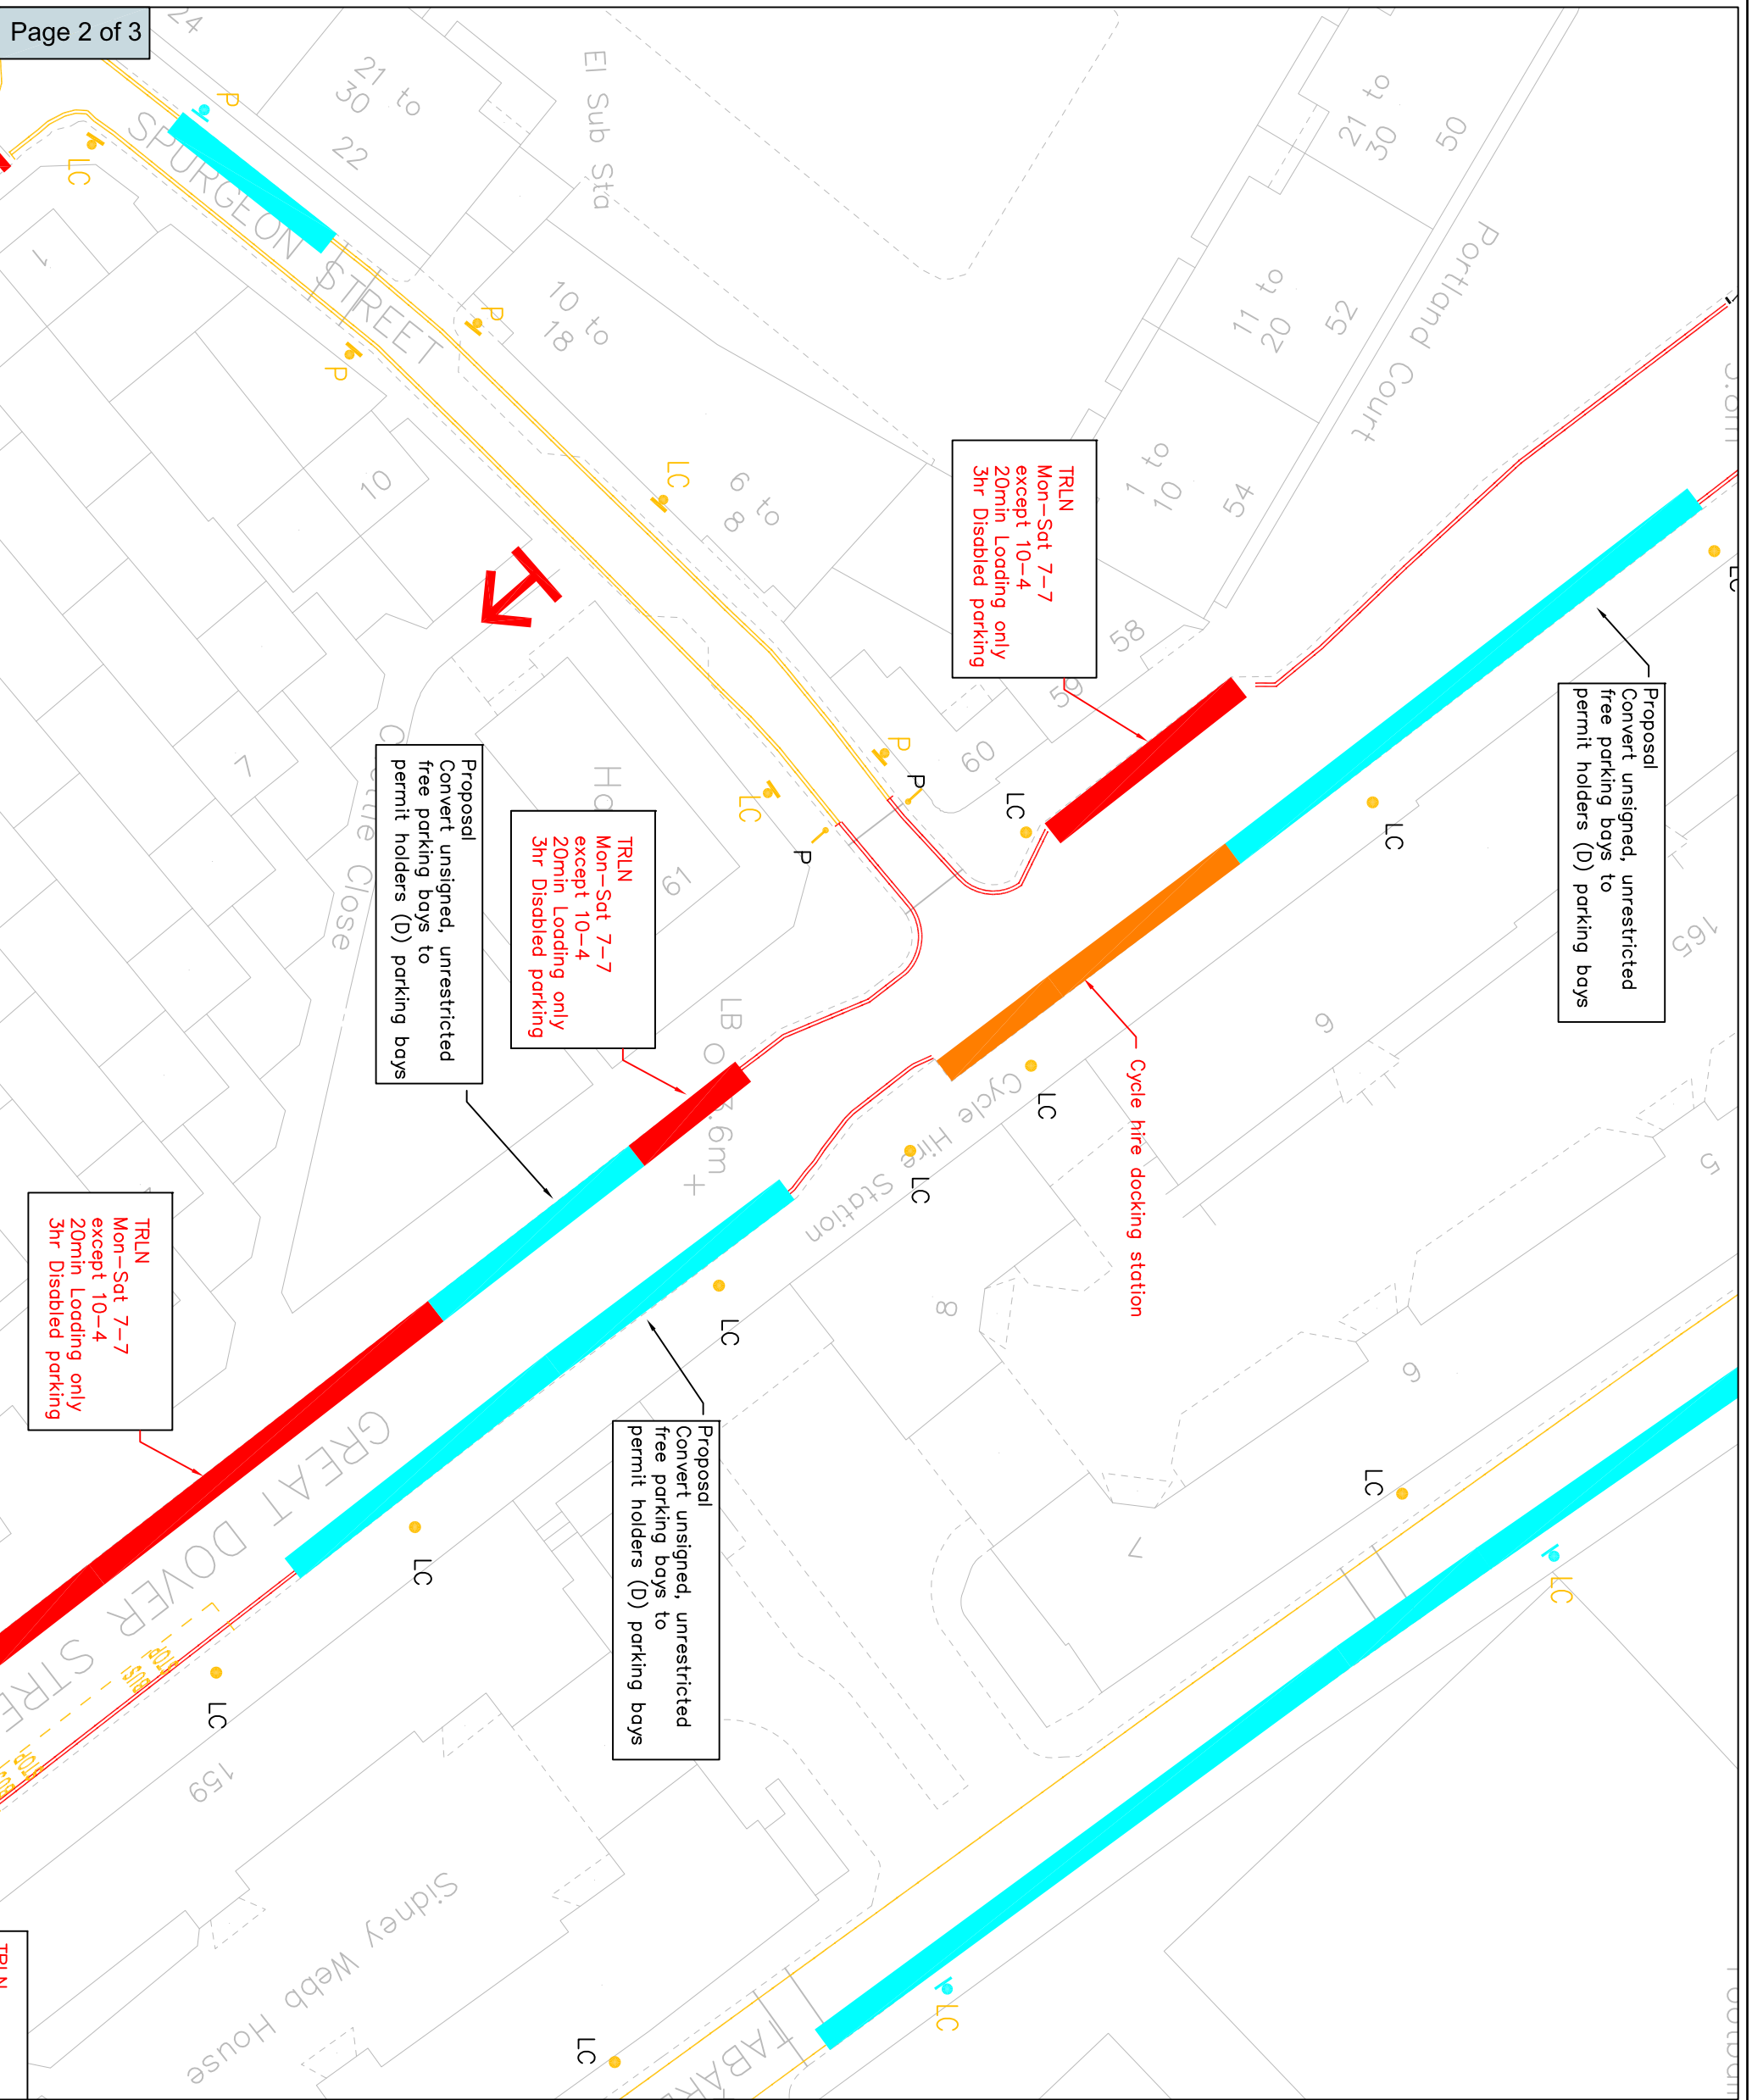

PUBLIC REALM PROJECTS (PARKING DESIGN)

LEGEND

- Red route SRL
- Red route DRL
- Red route Loading/disabled
- Zone waiting restriction
- At any time waiting restriction
- Loading only bay
- Time restricted free bay
- Permit holders only
- 4hr shared use
- Doctors permit only
- Disabled persons parking
- Solo motorcycles only

Revision details	By	Date	Suffix
			A
			B

Project ID / name  
1314Q3\_LOCAL\_PARKING\_AMENDMENTS

Drawing title  
GREAT\_DOVER\_STREET  
PROPOSED\_PERMIT\_HOLDERS\_(D)\_BAYS

Layout  
APPENDIX\_3

Scale  
1:500\_AT\_A3