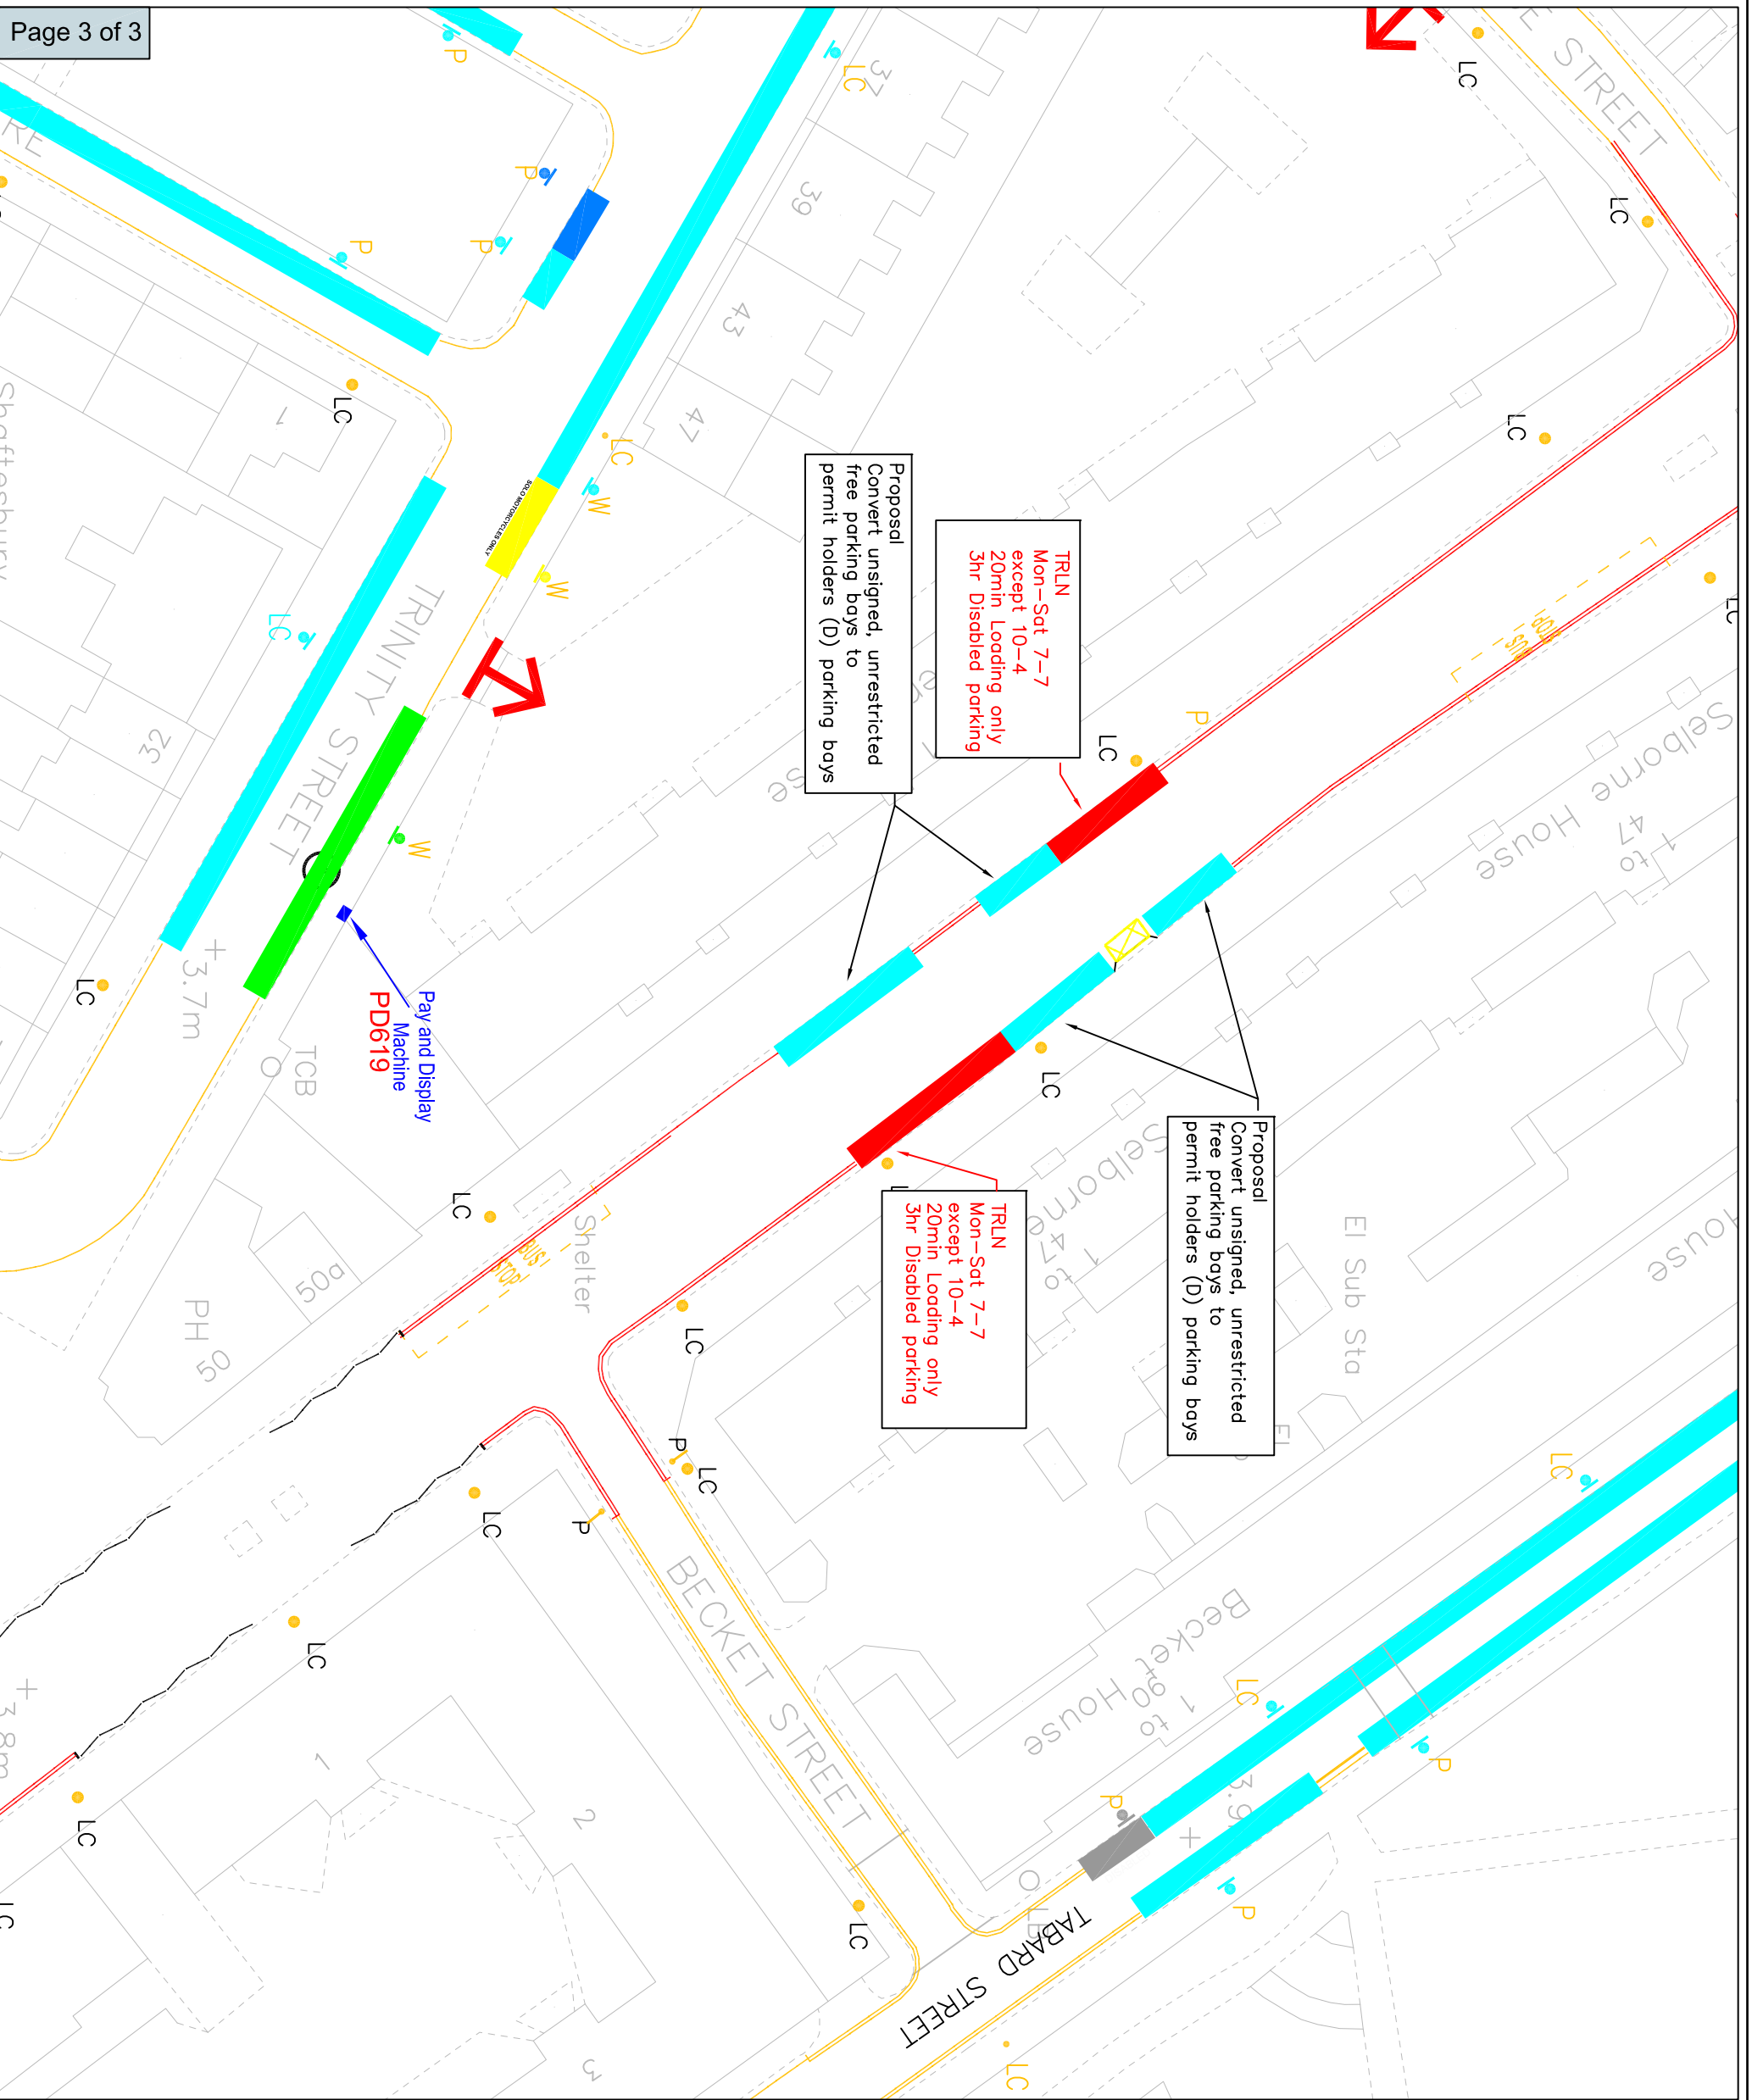

PUBLIC REALM PROJECTS (PARKING DESIGN)

LEGEND

- Red route SRL
- Red route DRL
- Red route Loading/disabled
- Zone waiting restriction
- At any time waiting restriction
- Loading only bay
- Time restricted free bay
- Permit holders only
- 4hr shared use
- Doctors permit only
- Disabled persons parking
- Solo motorcycles only